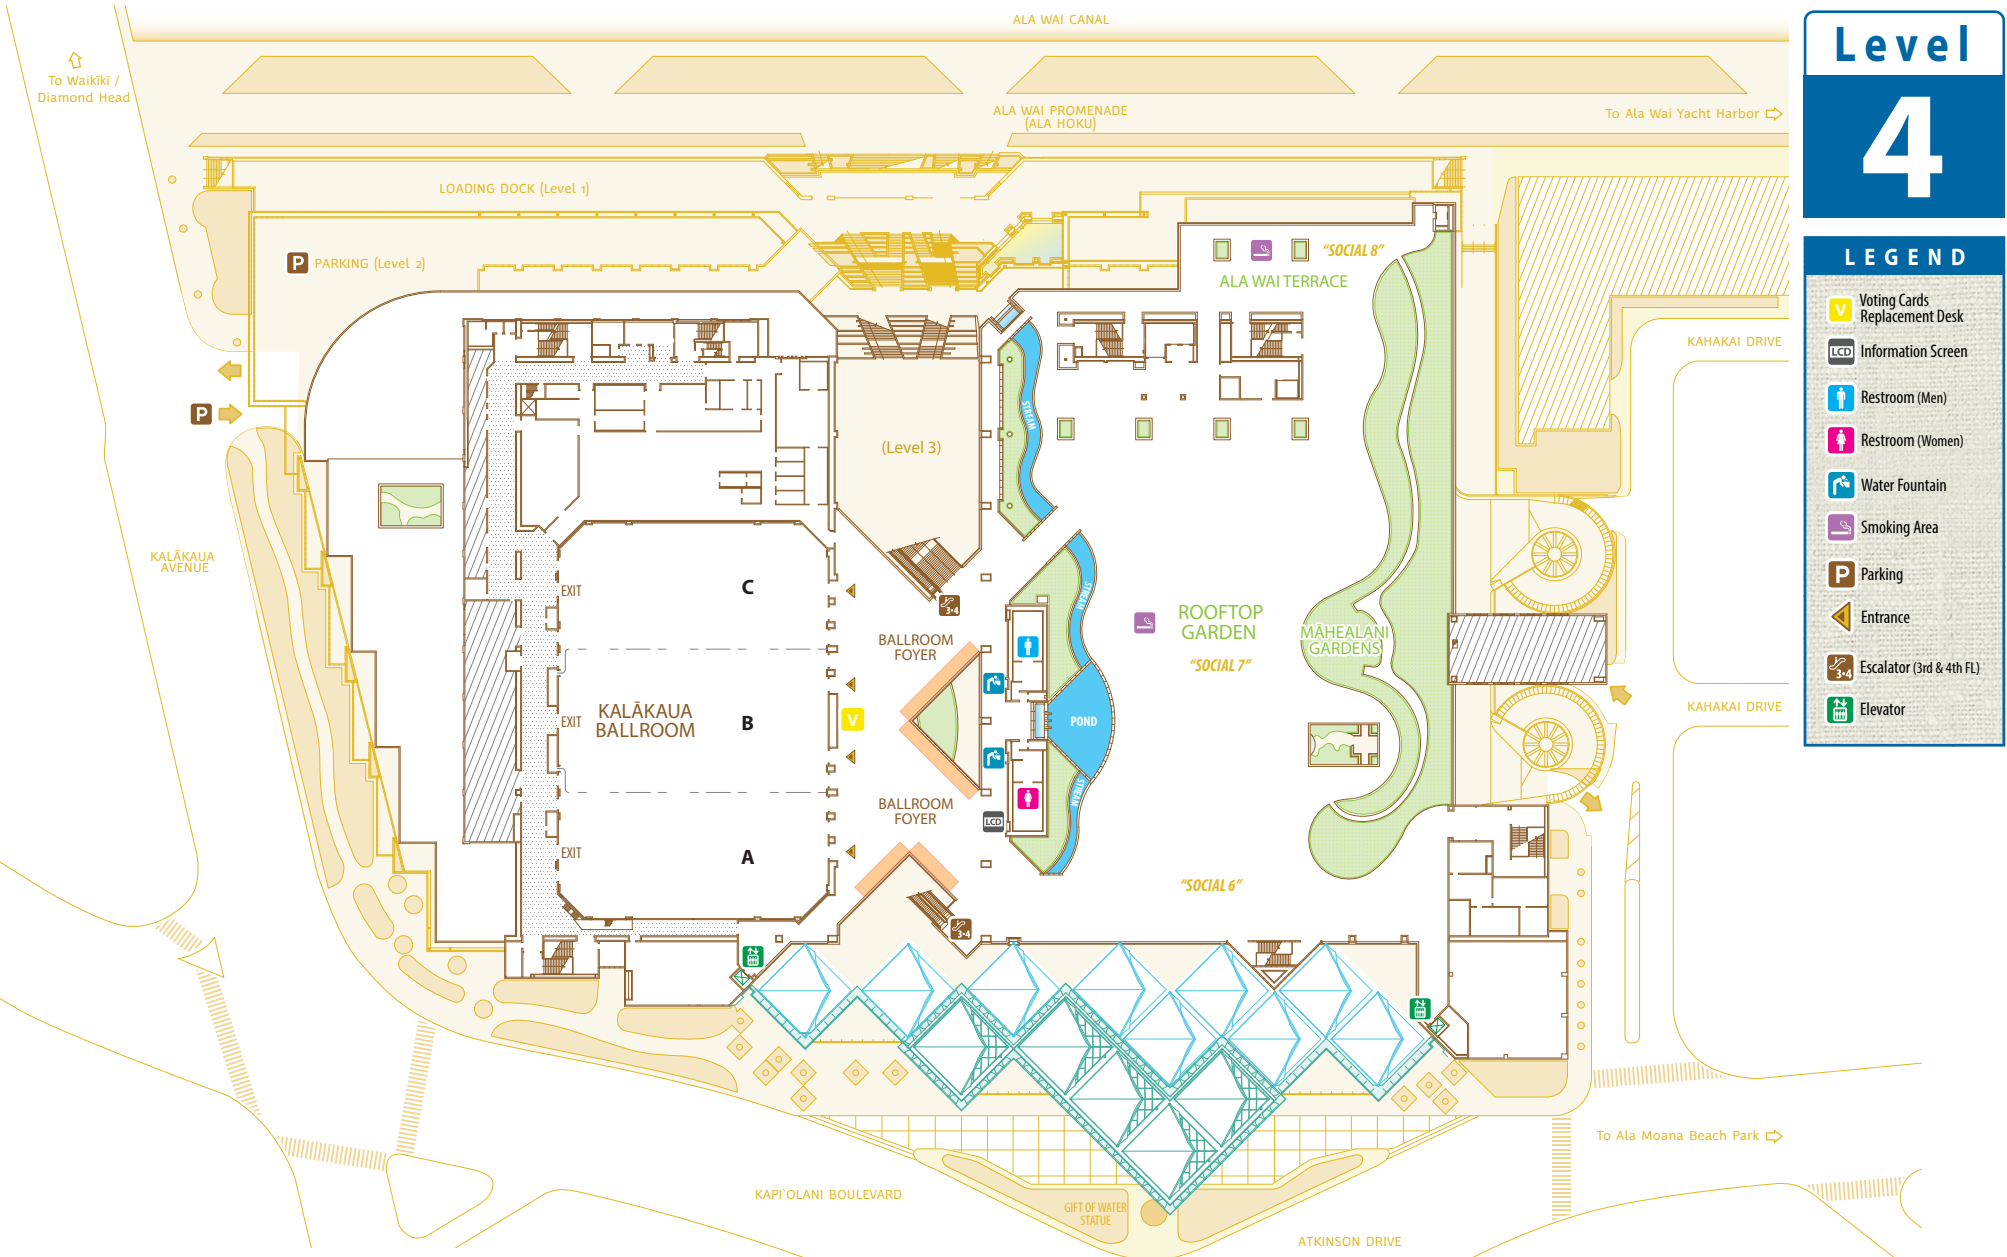

Level 4

- LEGEND**
-  Voting Cards Replacement Desk
 -  Information Screen
 -  Restroom (Men)
 -  Restroom (Women)
 -  Water Fountain
 -  Smoking Area
 -  Parking
 -  Entrance
 -  Escalator (3rd & 4th FL)
 -  Elevator

ART EXHIBITION

BALLROOM B: FORUM OPENING & HIGH LEVEL DIALOGUES
 BALLROOM ABC: MEMBERS' ASSEMBLY & CLOSING CEREMONY

4 BALLROOM / ROOF TOP GARDEN